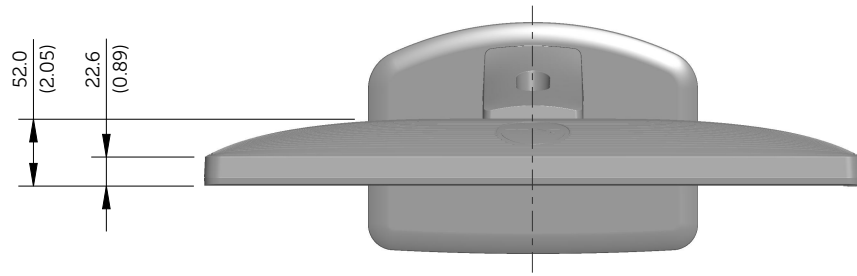

# E1913S Outline Dimensions

Norminal Dimensions  
Unit:mm(inch)

Back view of Monitor without stand

# E1913 Outline Dimensions

Nominal Dimensions  
Unit: mm (inch)

Back view of Monitor without stand

# E2213 Outline Dimensions

Nominal Dimensions  
Unit: mm (inch)

Back view of Monitor without stand