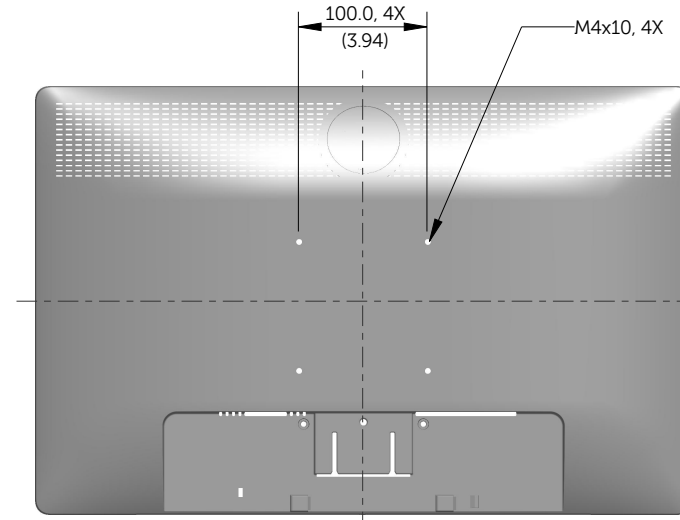

# E1913S Outline Dimensions

Norminal Dimensions  
Unit:mm(inch)

Back view of Monitor without stand

# E1913 Outline Dimensions

Nominal Dimensions  
Unit: mm (inch)

Back view of Monitor without stand

# E2213 Outline Dimensions

Nominal Dimensions  
Unit: mm (inch)

Back view of Monitor without stand