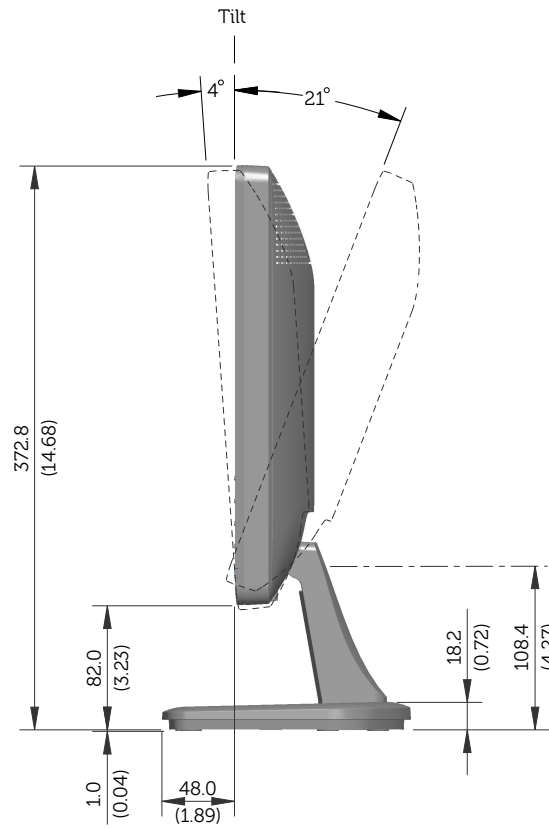

# E1913S Outline Dimensions

Norminal Dimensions  
Unit:mm(inch)

Back view of Monitor without stand

# E1913 Outline Dimensions

Nominal Dimensions  
Unit: mm (inch)

Back view of Monitor without stand

# E2213 Outline Dimensions

Nominal Dimensions  
Unit: mm (inch)

Back view of Monitor without stand