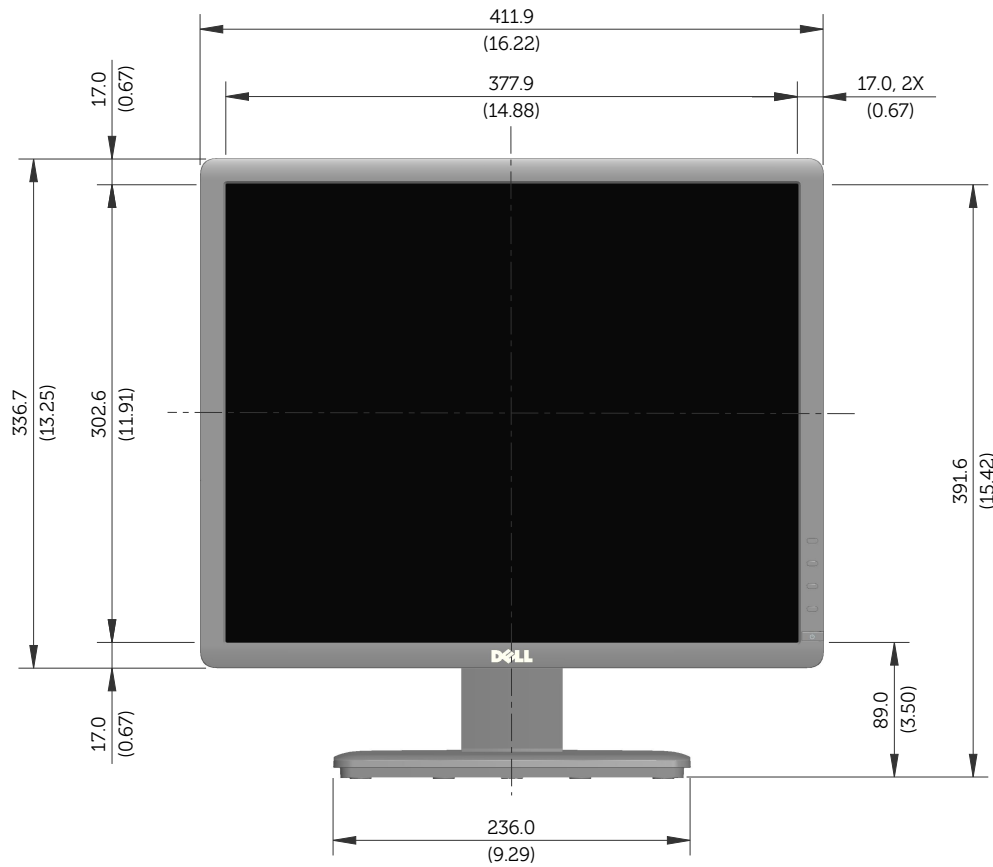

# E1913S Outline Dimensions

Norminal Dimensions  
Unit:mm(inch)

Back view of Monitor without stand

# E1913 Outline Dimensions

Nominal Dimensions  
Unit: mm (inch)

Back view of Monitor without stand

# E2213 Outline Dimensions

Nominal Dimensions  
Unit: mm (inch)

Back view of Monitor without stand