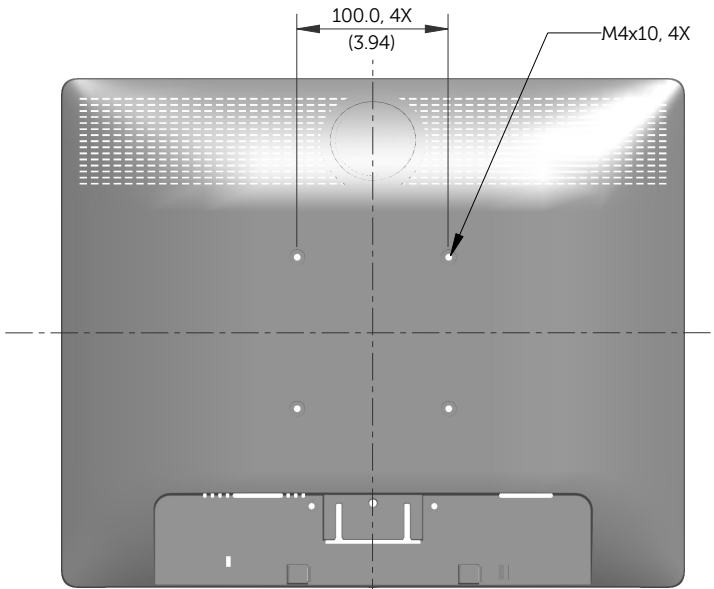

# E1913S Outline Dimensions

Norminal Dimensions  
Unit:mm(inch)

Back view of Monitor without stand

# E1913 Outline Dimensions

Nominal Dimensions  
Unit: mm (inch)

Back view of Monitor without stand

# E2213 Outline Dimensions

Nominal Dimensions  
Unit: mm (inch)

Back view of Monitor without stand