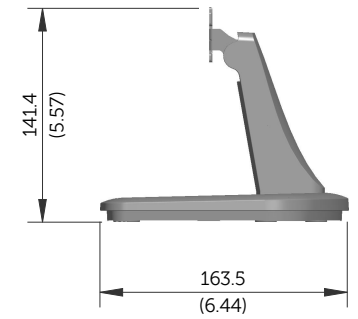

# E1913S Outline Dimensions

Norminal Dimensions  
Unit:mm(inch)

Back view of Monitor without stand

# E1913 Outline Dimensions

Nominal Dimensions  
Unit: mm (inch)

Back view of Monitor without stand

# E2213 Outline Dimensions

Nominal Dimensions  
Unit: mm (inch)

Back view of Monitor without stand